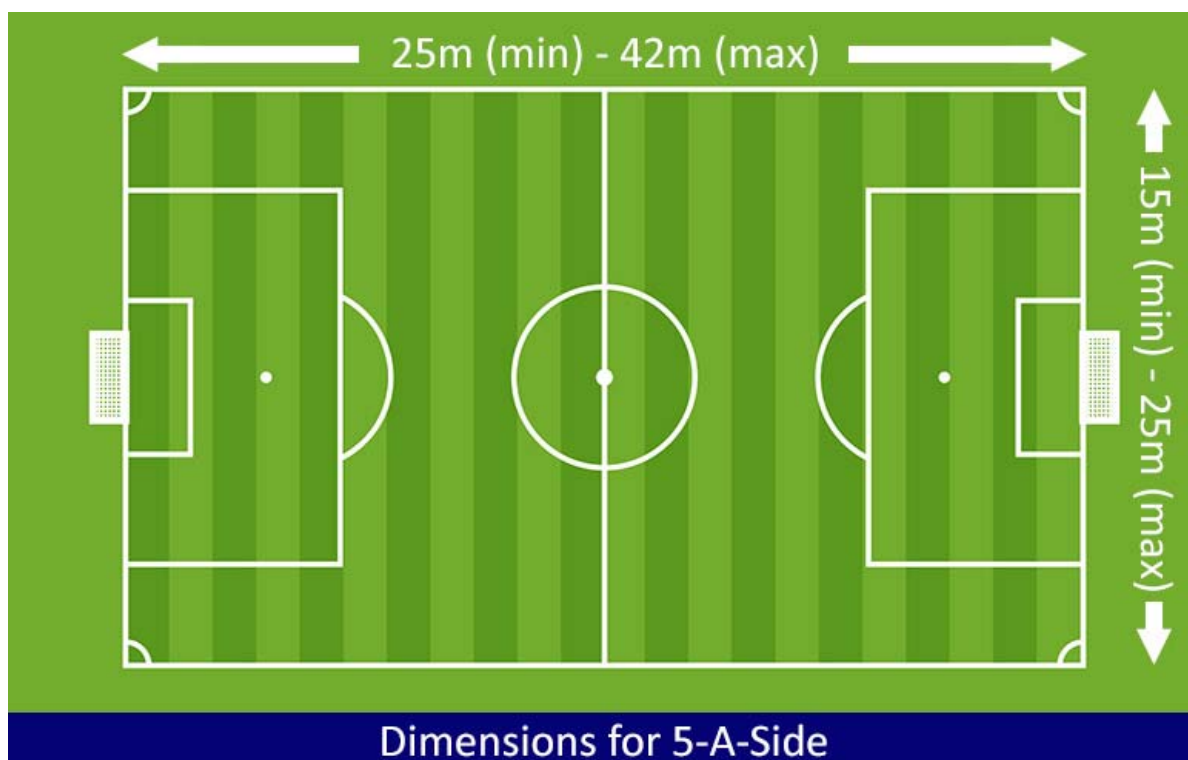

11-A-SIDE FOOTBALL

For full size 11 a-side pitches, FIFA defines minimum dimensions of 45m x 90m and max dimensions of 90m x 120m. For official matches or international competition, FIFA has set minimum football pitch measurements to 64m x 100m and max to 75m x 110m.

5 A-SIDE FOOTBALL

For small 5 a-side pitches the minimum regulatory dimensions are 15m x 25m, with a maximum of 42m x 25m. For official matches or international competition matches FIFA establishes a minimum of 18m x 38m up to 25m x 42m.

Rental 5 a-side football pitches have shown best results using dimensions of 20m x 30m and 20m x 40m. These dimensions correspond to the total playing area including runoff area. This runoff is recommended to be 1m wide.

Type of football pitch	Minimum dimensions	Maximum dimensions
6 a-side	20m x 40m	25m x 45m
7 a-side	25m x 45m	30m x 50m
8 a-side	30m x 50m	40mx 60m
9 a-side	40m x 60m	50m x 80m

All soccer pitches regardless of size must be rectangular. Normally it is recommended that the width is 3/4 the length so that the game has the best playing ratio.