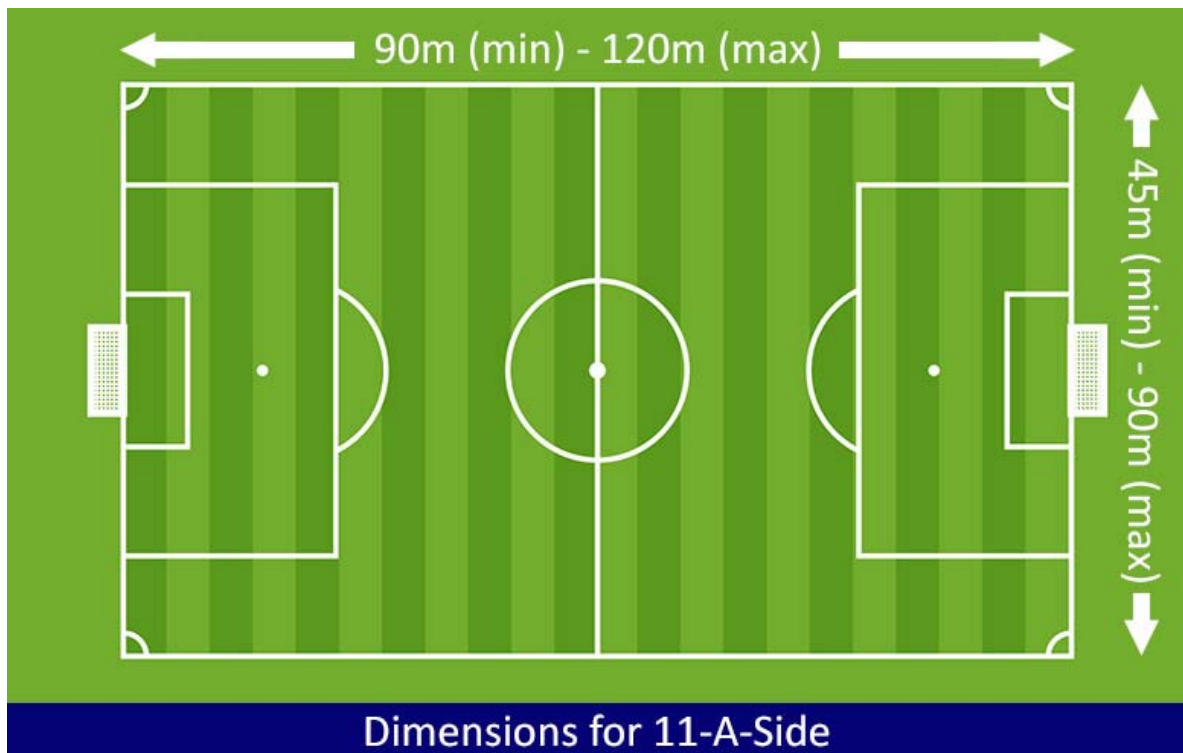

11-A-SIDE FOOTBALL

For full size 11 a-side pitches, FIFA defines minimum dimensions of 45m x 90m and max dimensions of 90m x 120m. For official matches or international competition, FIFA has set minimum football pitch measurements to 64m x 100m and max to 75m x 110m.

5 A-SIDE FOOTBALL

For small 5 a-side pitches the minimum regulatory dimensions are 15m x 25m, with a maximum of 42m x 25m. For official matches or international competition matches FIFA establishes a minimum of 18m x 38m up to 25m x 42m.

Rental 5 a-side football pitches have shown best results using dimensions of 20m x 30m and 20m x 40m. These dimensions correspond to the total playing area including runoff area. This runoff is recommended to be 1m wide.

Type of football pitch	Minimum dimensions	Maximum dimensions
6 a-side	20m x 40m	25m x 45m
7 a-side	25m x 45m	30m x 50m
8 a-side	30m x 50m	40mx 60m
9 a-side	40m x 60m	50m x 80m

All soccer pitches regardless of size must be rectangular. Normally it is recommended that the width is 3/4 the length so that the game has the best playing ratio.